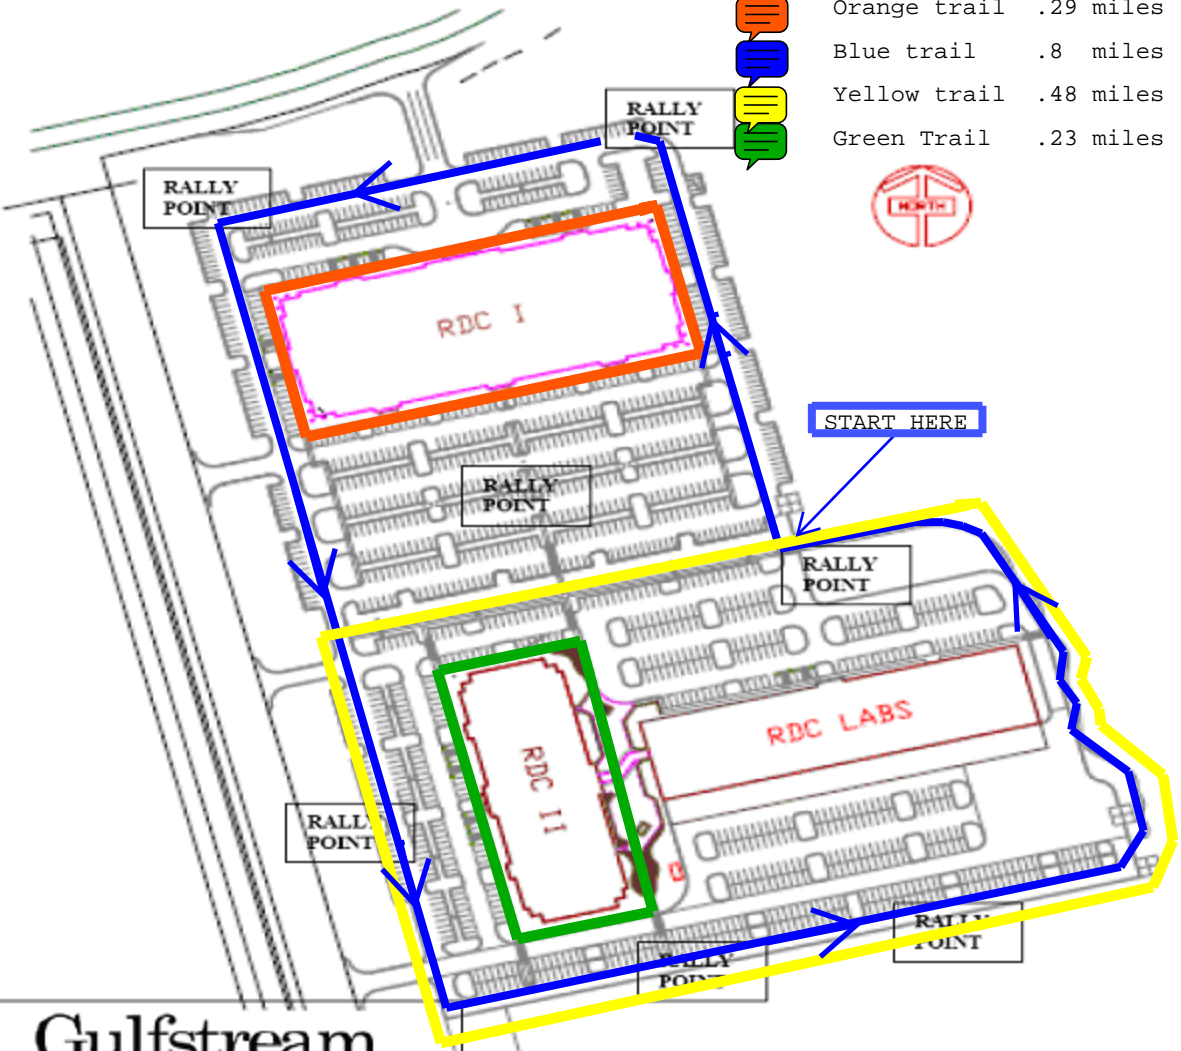

- Orange trail .29 miles
- Blue trail .8 miles
- Yellow trail .48 miles
- Green Trail .23 miles

Gulfstream
A GENERAL DYNAMICS COMPANY
RDC COMPLEX